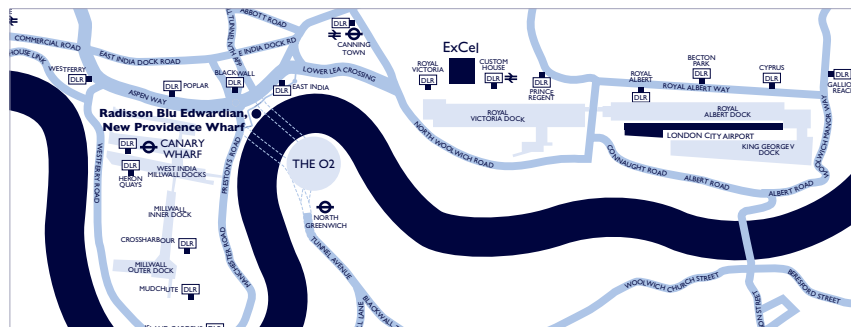

TRAVEL				
Car Park	Valet Parking	Canary Wharf NCP		
Underground	Canary Wharf/Canning Town: Jubilee Line, East India Quay/Blackwall: DLR			
Intl. Travel	City	Gatwick	Heathrow	Stansted
Distance	4 miles	33 miles	20 miles	28 miles

FACILITIES & SERVICES	Number of bedrooms	Air conditioning	Samsung Smart TV's	In-room safe	MP3 connectivity	Broadband connection	Complimentary Wi-Fi throughout	ISDN in conference rooms	Trousers press Iron and ironing board	Business centre services	Health Spa and Gym	AI Fresco Terrace	110v Sockets	Valet Car parking and Car Valet Service	Complimentary Shuttle to Canary Wharf Sat - Sun: 10.30am - 11.30am, 4.30pm - 6.30pm	Complimentary bottled water and turndown service	
	169	✓	✓	✓	✓	✓	✓	✓	✓	✓	✓	✓	✓	✓	✓	✓	✓

CAPACITY	
Bedrooms	Penthouse Suite 1, Suites 16, Deluxe 28, Superior 124 (8 accessible)
Meetings and Events	7 meeting rooms, Ontario Room for up to 220

LOCAL DESTINATION	
  SCOFF & BANTER	Scoff & Banter restaurant and bar is the quintessential modern British social spot. It's the perfect place to eat, drink, and linger for a few relaxing hours. Whether it's a traditional recipe or a modern take on it, Scoff & Banter embodies Great British seasonal food, accompanied by craft beers and pairing wines.

HOTEL INFORMATION
Radisson Blu Edwardian, New Providence Wharf 5 Fairmont Avenue London E14 9PQ T: +44 (0)20 7987 2050 F: +44 (0)20 7987 5838 resnpw@radisson.com radissonblu-edwardian.com/ newprovidencewharf Part of Edwardian Group London