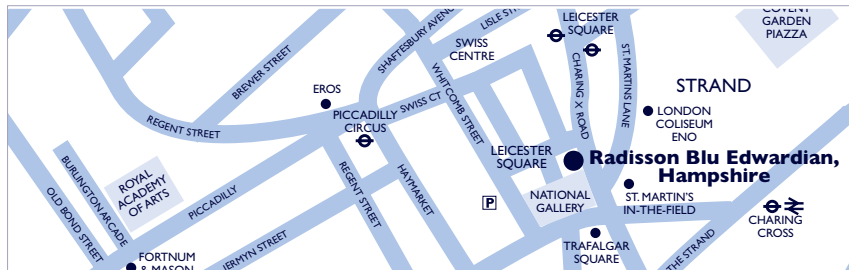

TRAVEL				
Car Park	P Whitcomb Street			
Underground	Leicester Square: Northern and Piccadilly lines, Piccadilly Circus: Bakerloo and Piccadilly lines			
Intl. Travel	Gatwick	Heathrow	Luton	Stansted
Distance	28 miles	18 miles	35 miles	37 miles

FACILITIES & SERVICES	Number of bedrooms	Air conditioning	Smart TV's for personalised in room entertainment	In-room safe	In-room bar	Broadband access	ISDN in conference rooms on request	Personal phone number with voicemail	Satellite and pay movies	Iron, ironing board and trouser press	Docking station	Business centre services	Fitness room	Car valet service	110v sockets	Complimentary Wi-Fi	Complimentary bottled water and turndown service	
	127	✓	✓	✓	✓	✓	✓	✓	✓	✓	✓	✓	✓	✓	✓	✓	✓	✓

CAPACITY	
Bedrooms	Suites 23, Deluxe 17, Superior 84
Meetings and Events	6 meeting rooms including skyline penthouse for up to 85 and screening room for 45

LOCAL DESTINATION

SCOFF & BANTER

Scoff & Banter restaurant and bar is the quintessential modern British social spot. It's the perfect place to eat, drink, and linger for a few relaxing hours. Whether it's a traditional recipe or a modern take on it, Scoff & Banter embodies Great British seasonal food, accompanied by craft beers and pairing wines.

HOTEL INFORMATION

Radisson Blu Edwardian, Hampshire
31-36 Leicester Square,
London WC2H 7LH
T: +44 (0)20 7839 9399
F: +44 (0)20 7930 8122
reshamp@radisson.com
radissonblu-edwardian.com/hampshire
Part of Edwardian Group London