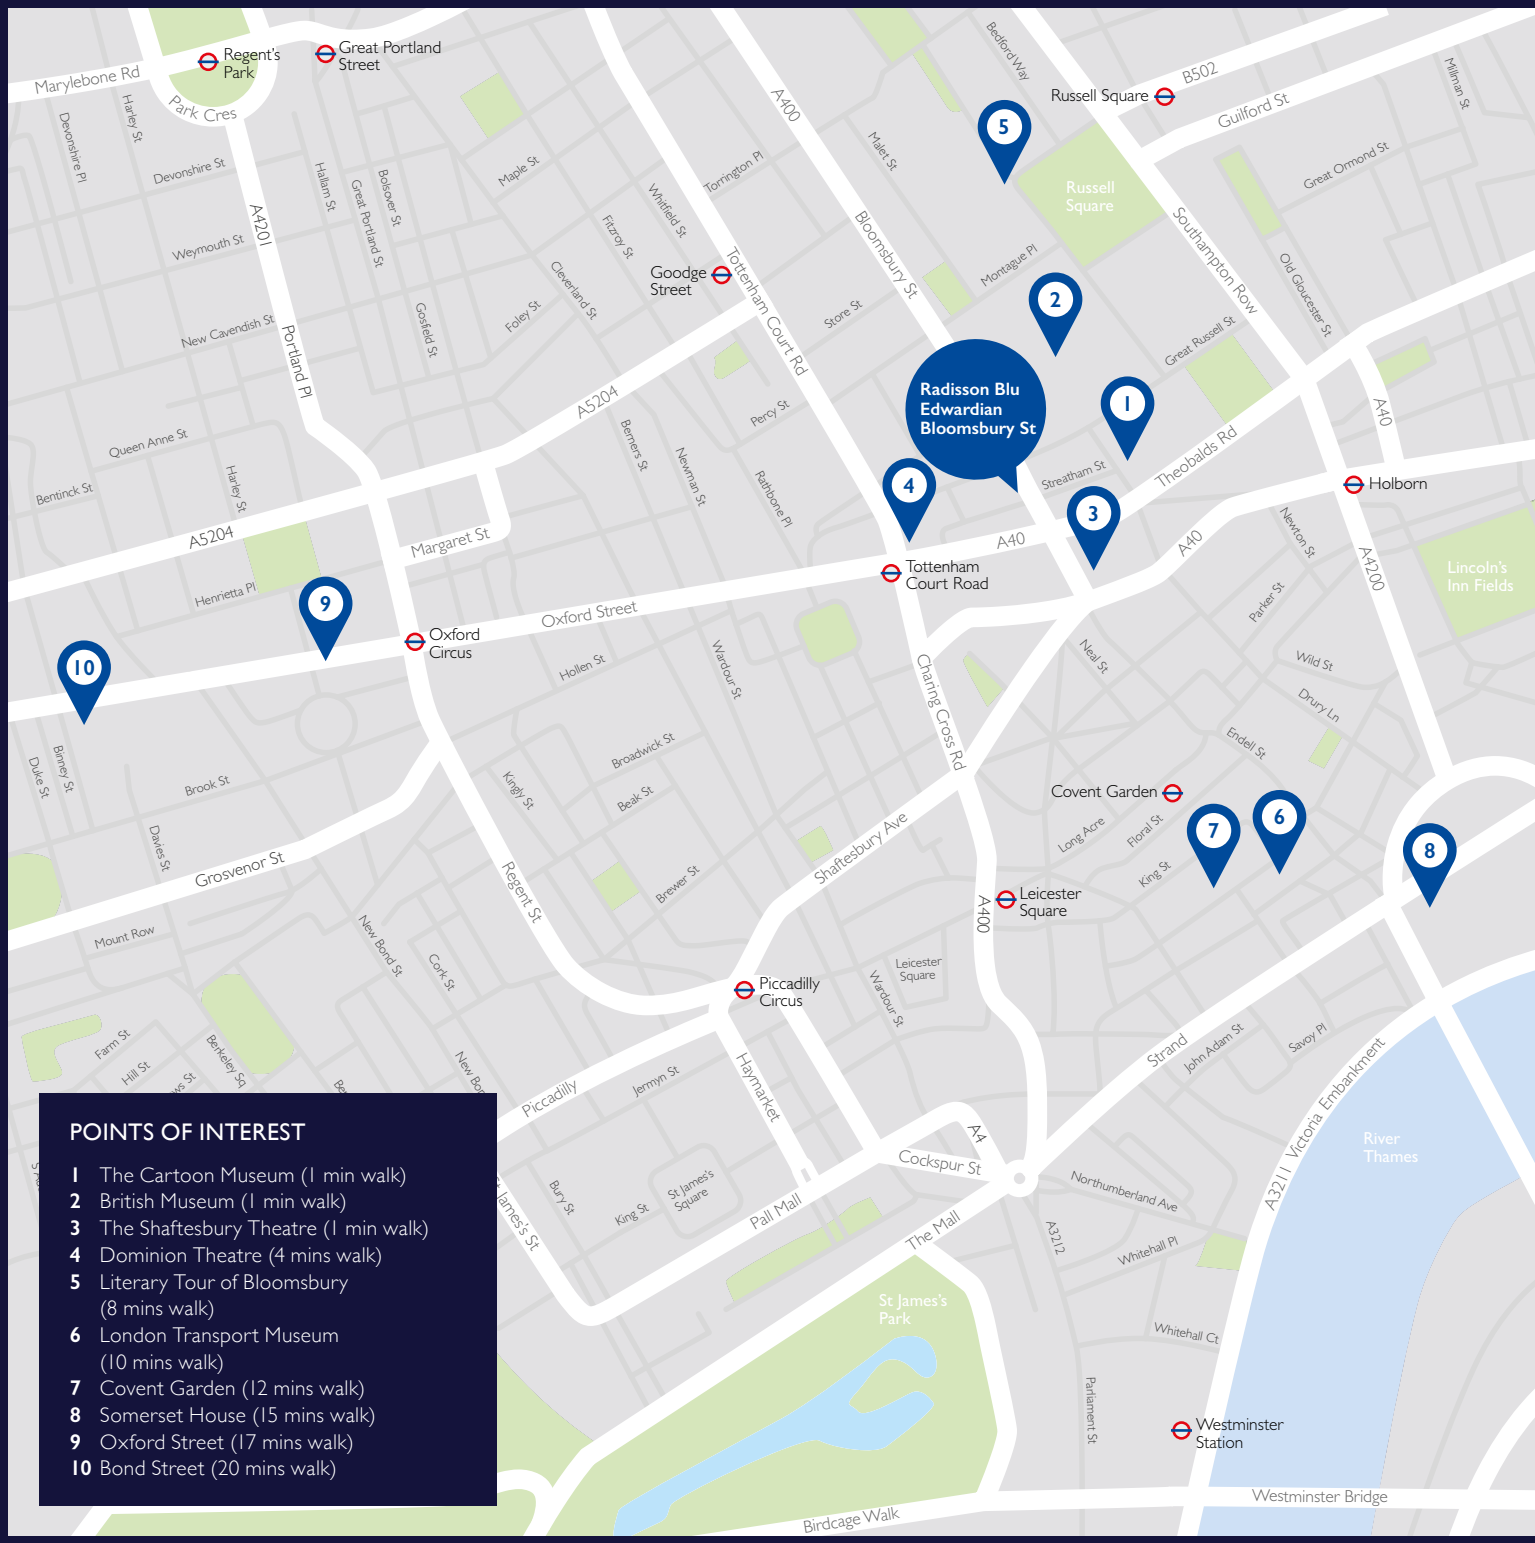

Radisson BLU

EDWARDIAN, BLOOMSBURY ST

RADISSON BLU EDWARDIAN
BLOOMSBURY ST

POINTS OF INTEREST

- 1 The Cartoon Museum (1 min walk)
- 2 British Museum (1 min walk)
- 3 The Shaftesbury Theatre (1 min walk)
- 4 Dominion Theatre (4 mins walk)
- 5 Literary Tour of Bloomsbury (8 mins walk)
- 6 London Transport Museum (10 mins walk)
- 7 Covent Garden (12 mins walk)
- 8 Somerset House (15 mins walk)
- 9 Oxford Street (17 mins walk)
- 10 Bond Street (20 mins walk)

DISCOVER BLOOMSBURY'S LITERARY HERITAGE IN THE HEART OF LONDON'S WEST END

With a grand lobby and wrought-iron staircase, the Bloomsbury Street hotel offers stylish luxury bedrooms and a buzzing restaurant, moments from the British Museum and Tottenham Court Road tube station.

TRAVEL

Car Park

Great Russell Street

Underground

Tottenham Court Road
(Central and Northern Lines)

Crossrail

Tottenham Court Road
(Elizabeth Line)

Trains

Euston (1 mile)

King's Cross St. Pancras
Eurostar (1.7 miles)

Airport

City Airport (9 miles)

Heathrow (18 miles)

Gatwick (28 miles)

Luton (35 miles)

Stansted (37 miles)