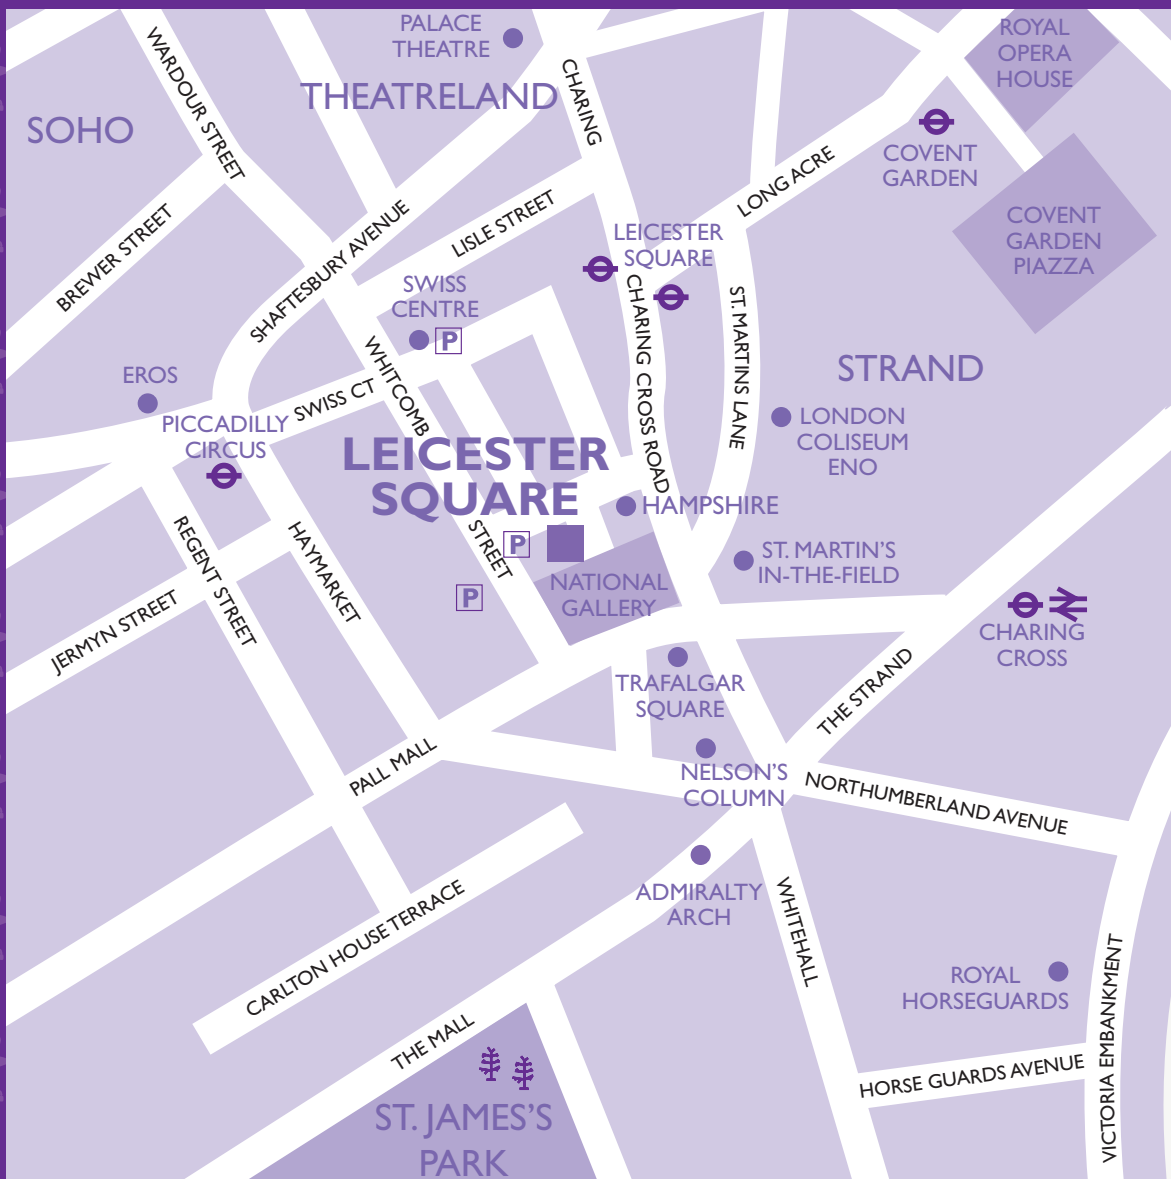

Find us

Radisson Edwardian Leicester Square ★★★★★ 3 St Martin's Street, Leicester Square, London WC2H 7HL
Meetings & Events t:+44 (0)20 7451 0228 f:+44 (0)20 7451 0191 e:hampcb@radisson.com
radissonedwardian.com/leicestersquare