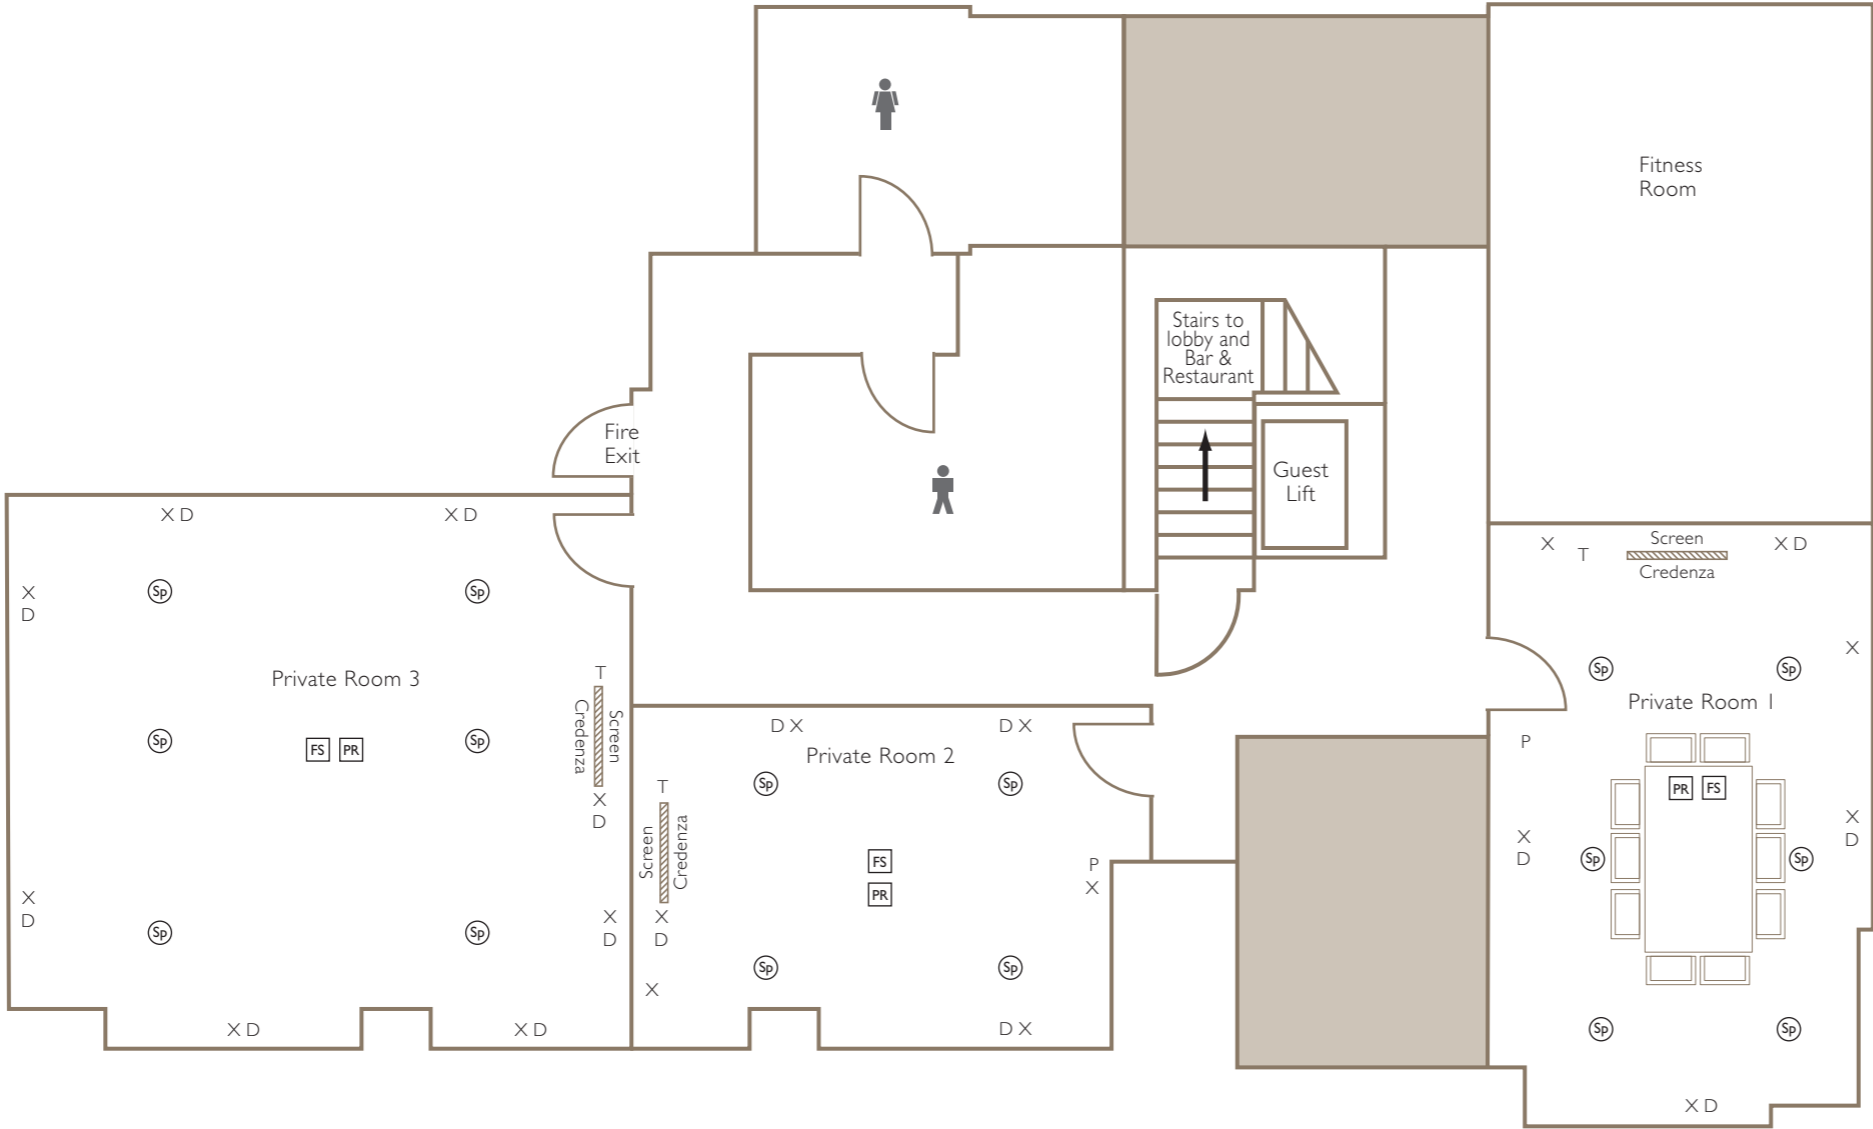

For time out, the Leicester Square Bar & Restaurant is a calming retreat from the hustle of its namesake – a cool and intimate space with a pleasantly relaxed vibe.

	Theatre	Classroom	Boardroom	U-Shape	Cabaret	Reception	Lunch/ Dinner	Dinner Dance
Private Room 1	—	—	10	—	—	—	—	—
Private Room 2	—	—	8	—	—	—	—	—
Private Room 3	30	12	18	18	12	30	24	—

Floor Dimensions

	Area	Length m (ft)	Width m (ft)	Height m (ft)
Private Room 1	23.9m ² (76.61ft ²)	6.3m (20'8")	3.8m (12'6")	2.40m (7'10")
Private Room 2	16.4m ² (52.48ft ²)	4.67m (15'4")	3.51m (11'6")	2.30m (7'6")
Private Room 3	36.8m ² (117.8ft ²)	6.6m (21'8")	5.85m (19'2")	2.40m (7'10")

The Meetings Area

Lower ground

Key	
D	= Data point
P	= Control for piped music
T	= Phone
X	= 13 amp socket
▨	= Screen
⊙	= Ceiling speaker connected to amplifier
⊠	= Floor socket
⊡	= Ceiling mounted projector